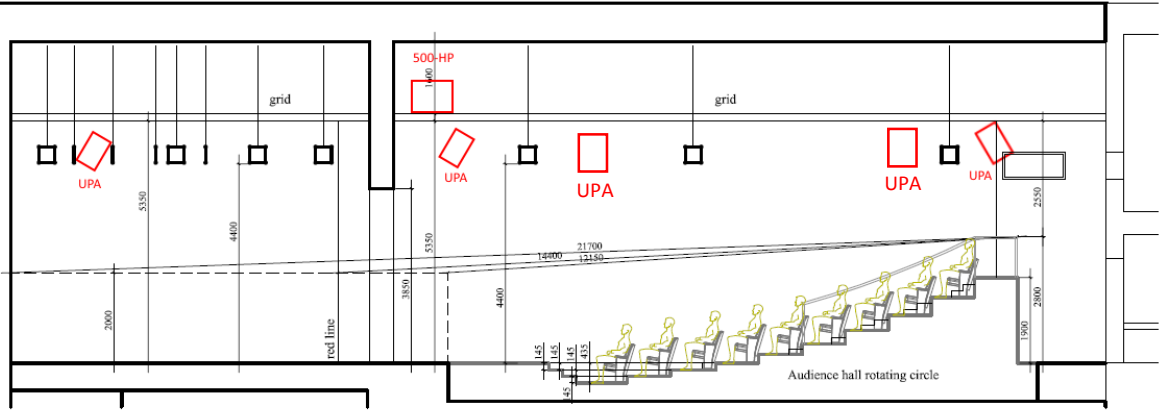

STAGE

- 2 Meyer sound UPA in L/R + SUB configuration on stage back
- Analog stagebox 16/8

Klaipėda drama theatre. Small hall. Hoisting geers plan and stage measurements.

Klaipėda drama theatre.

Small hall section.

Klaipėda drama theatre. Small hall. Hoisting geers plan and stage measurements.