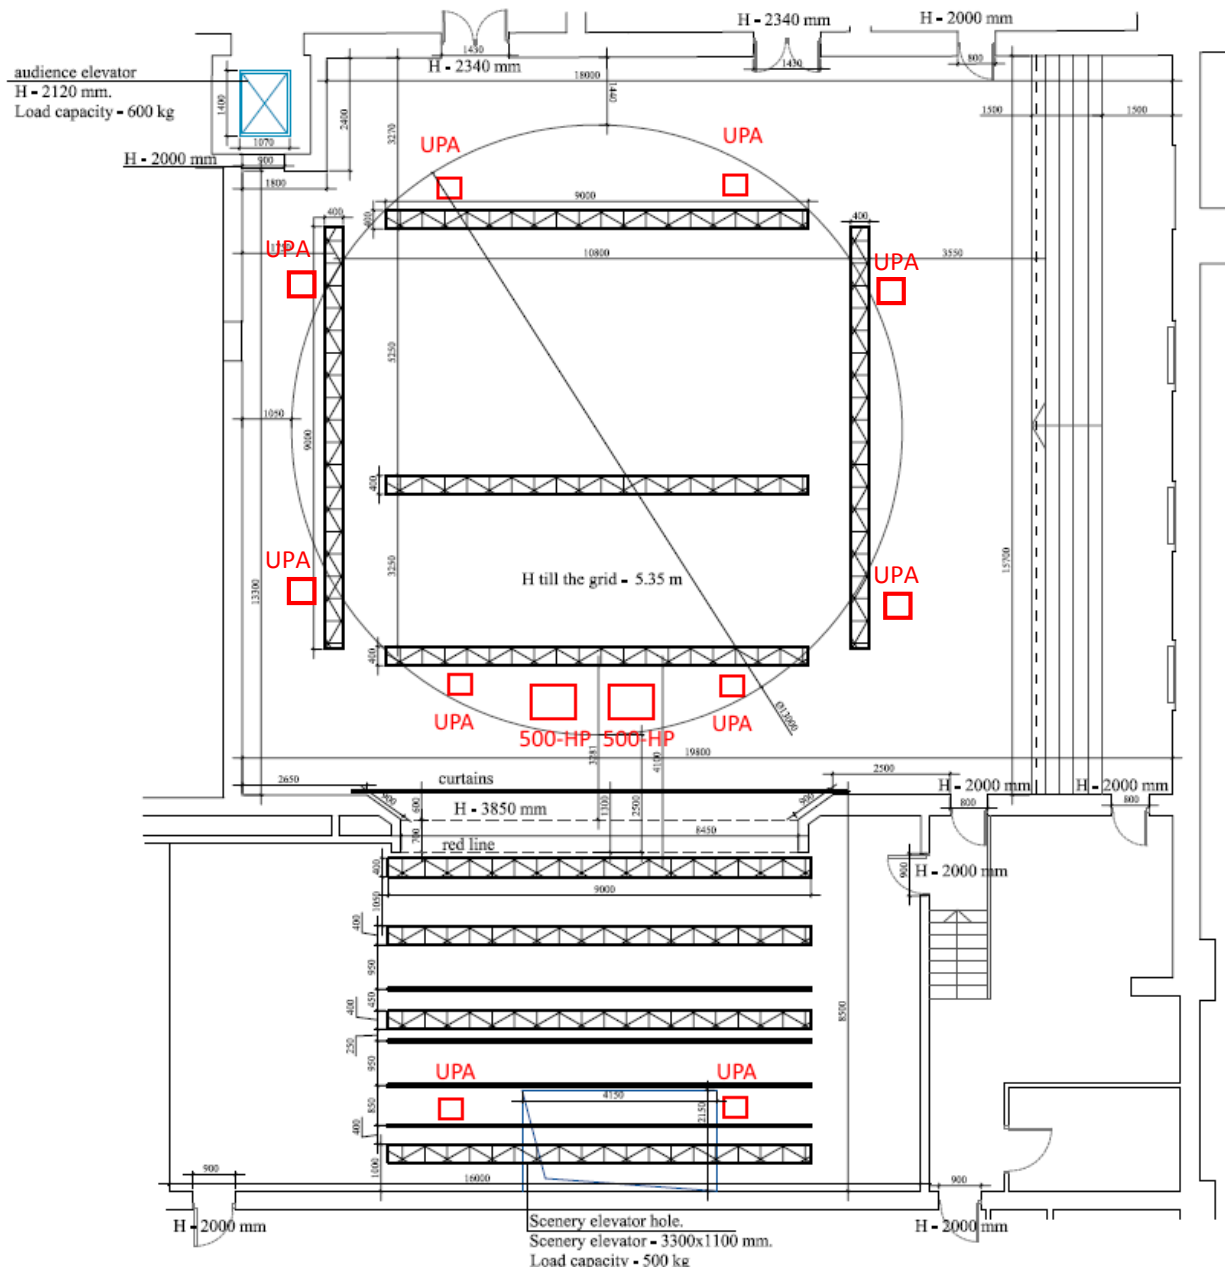

SMALL STAGE

PA

- 2 Meyer sound UPA with 2 Meyer sound 500-HP subs in L/R + SUB configuration

SURROUND

- 6 Meyer sound UPA in left/rear/right configuration

FOH

- Midas Venice F32 or Digico SD11 with D-rack
- 2 Galileo 616
- Meyer Sound HD-1 monitor
- Denon dn-d4500 cd player
- 2 Tascam md-350 mini disc player
- Alesis Microverb 4

STAGE

- 2 Meyer sound UPA in L/R + SUB configuration on stage back
- Analog stagebox 16/8

Klaipėda drama theatre. Small hall. Hoisting geers plan and stage measurements.

Klaipėda drama theatre.

Small hall section.

Klaipėda drama theatre. Small hall. Hoisting geers plan and stage measurements.